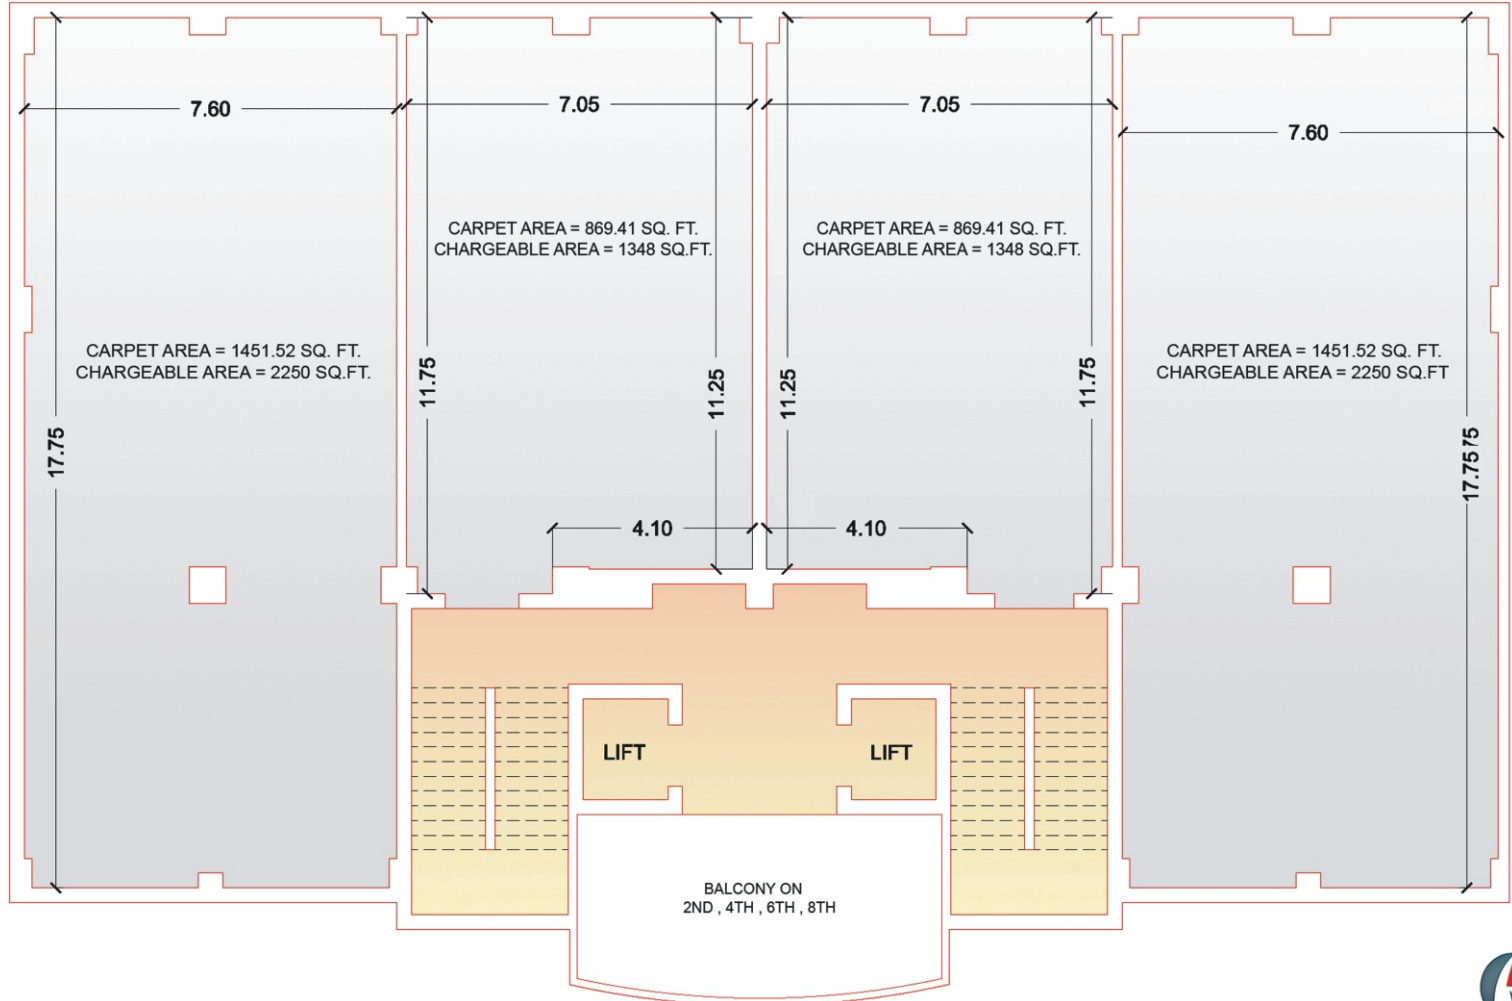

VAIBHAV CHAMBERS

MODERN LIFESTYLE. TIMELESS AFFECTION

TYPICAL FLOOR

Pittie Group
Constructing a vision