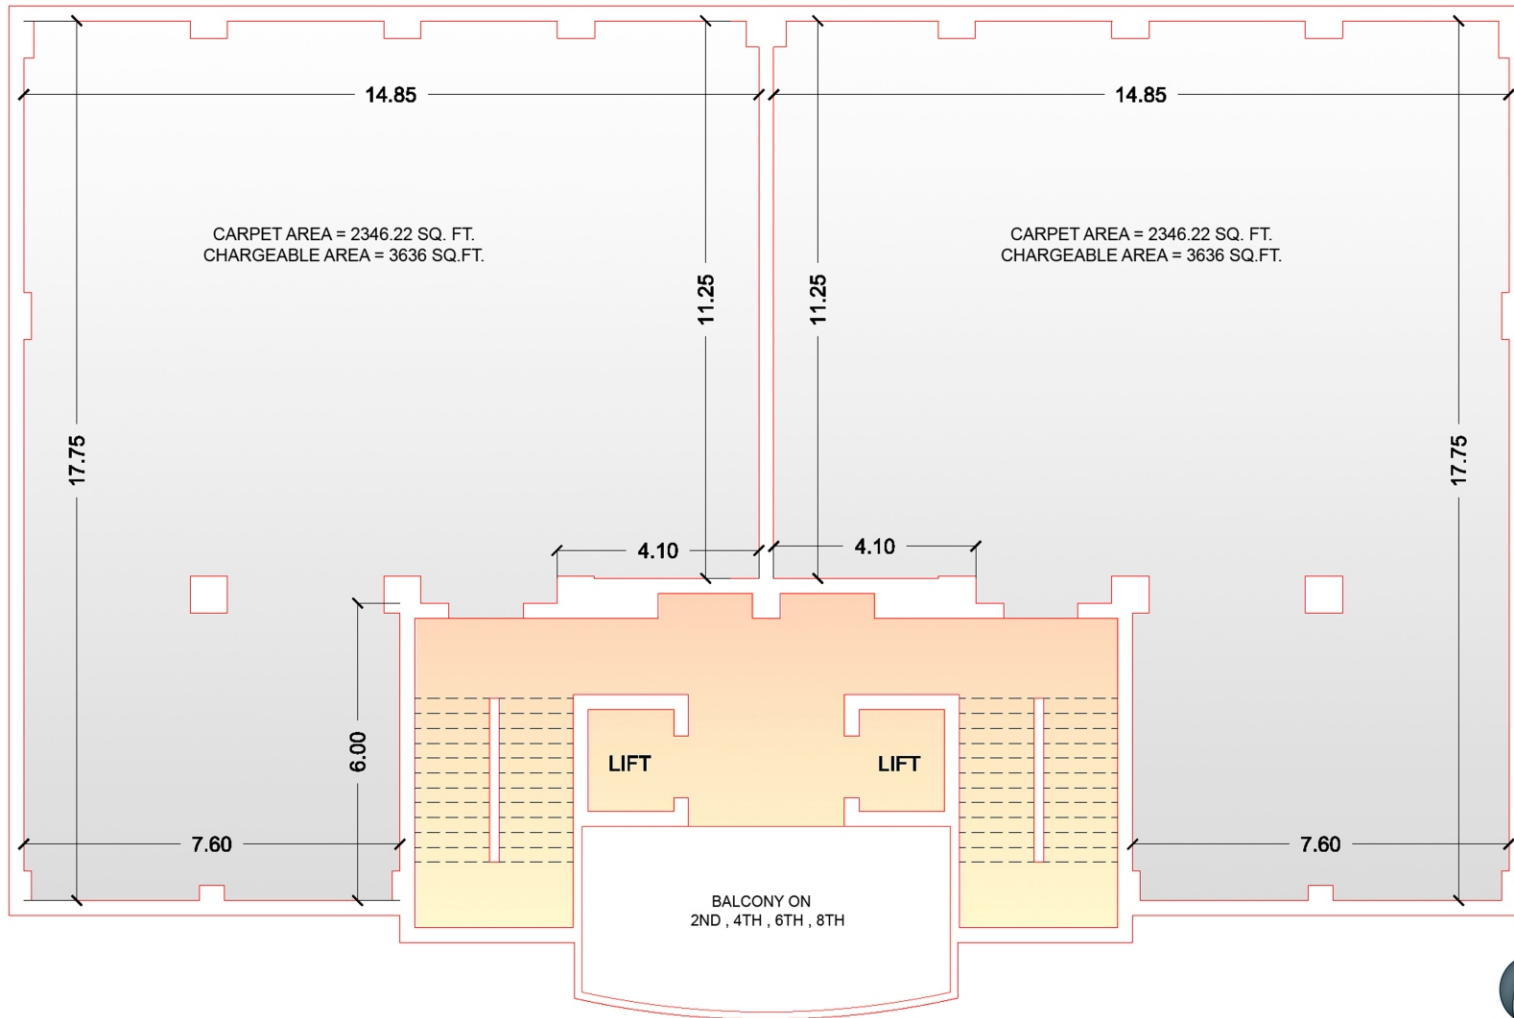

VAIBHAV CHAMBERS

MODERN LIFESTYLE. TIMELESS AFFECTION

TYPICAL FLOOR

Pittie Group
Constructing a vision