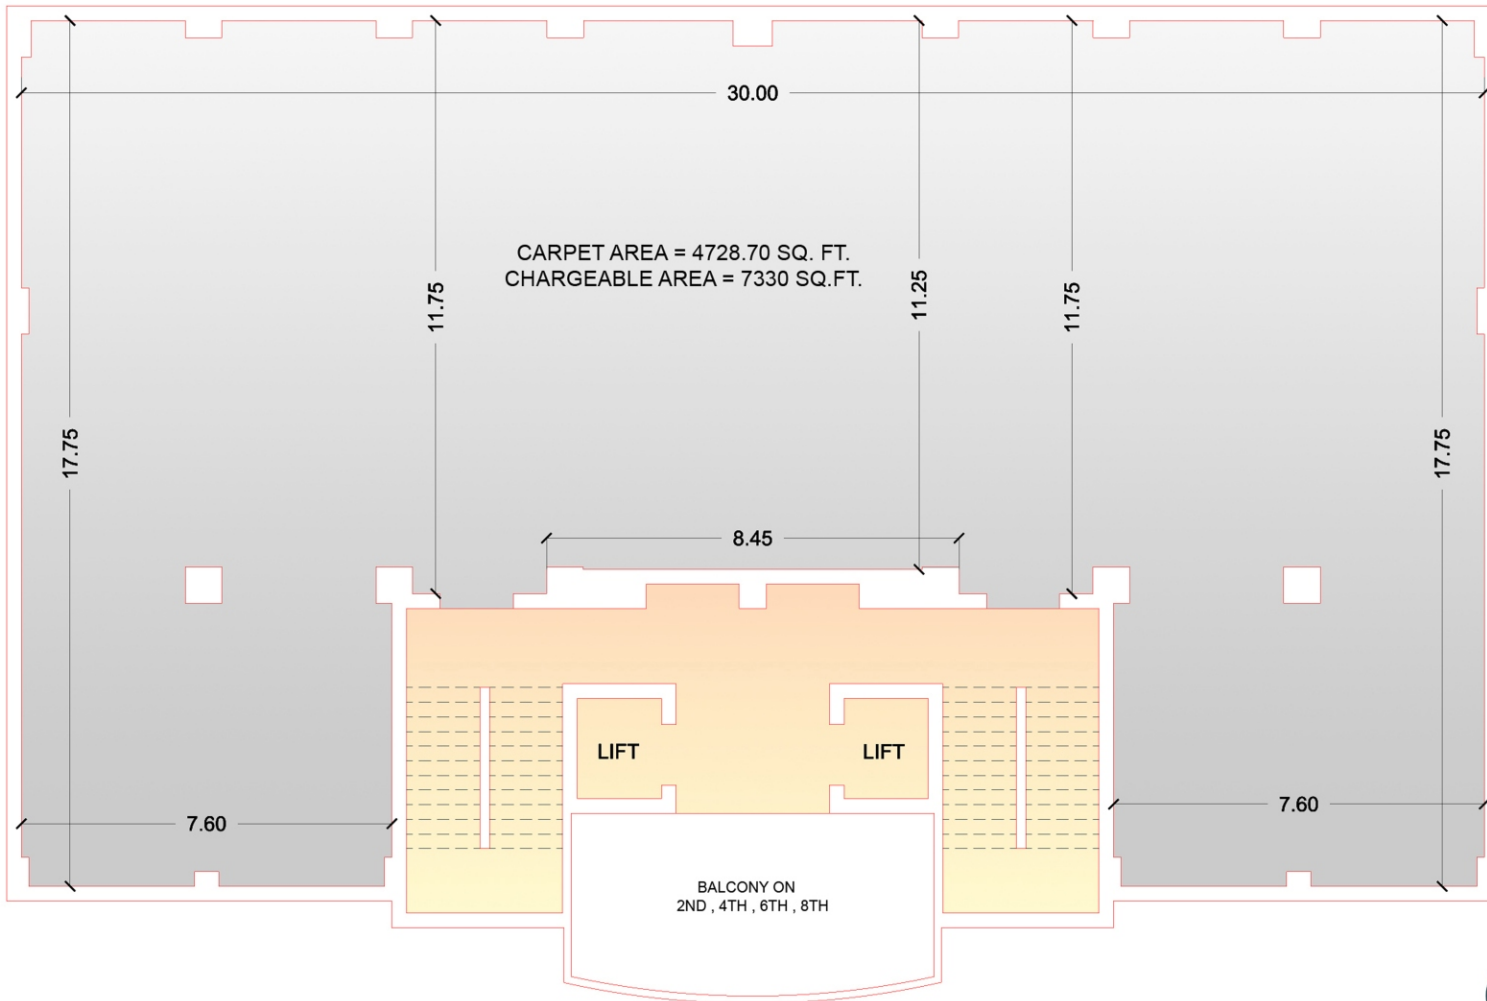

VAIBHAV CHAMBERS

MODERN LIFESTYLE. TIMELESS AFFECTION

TYPICAL FLOOR

Pittie Group
Constructing a vision